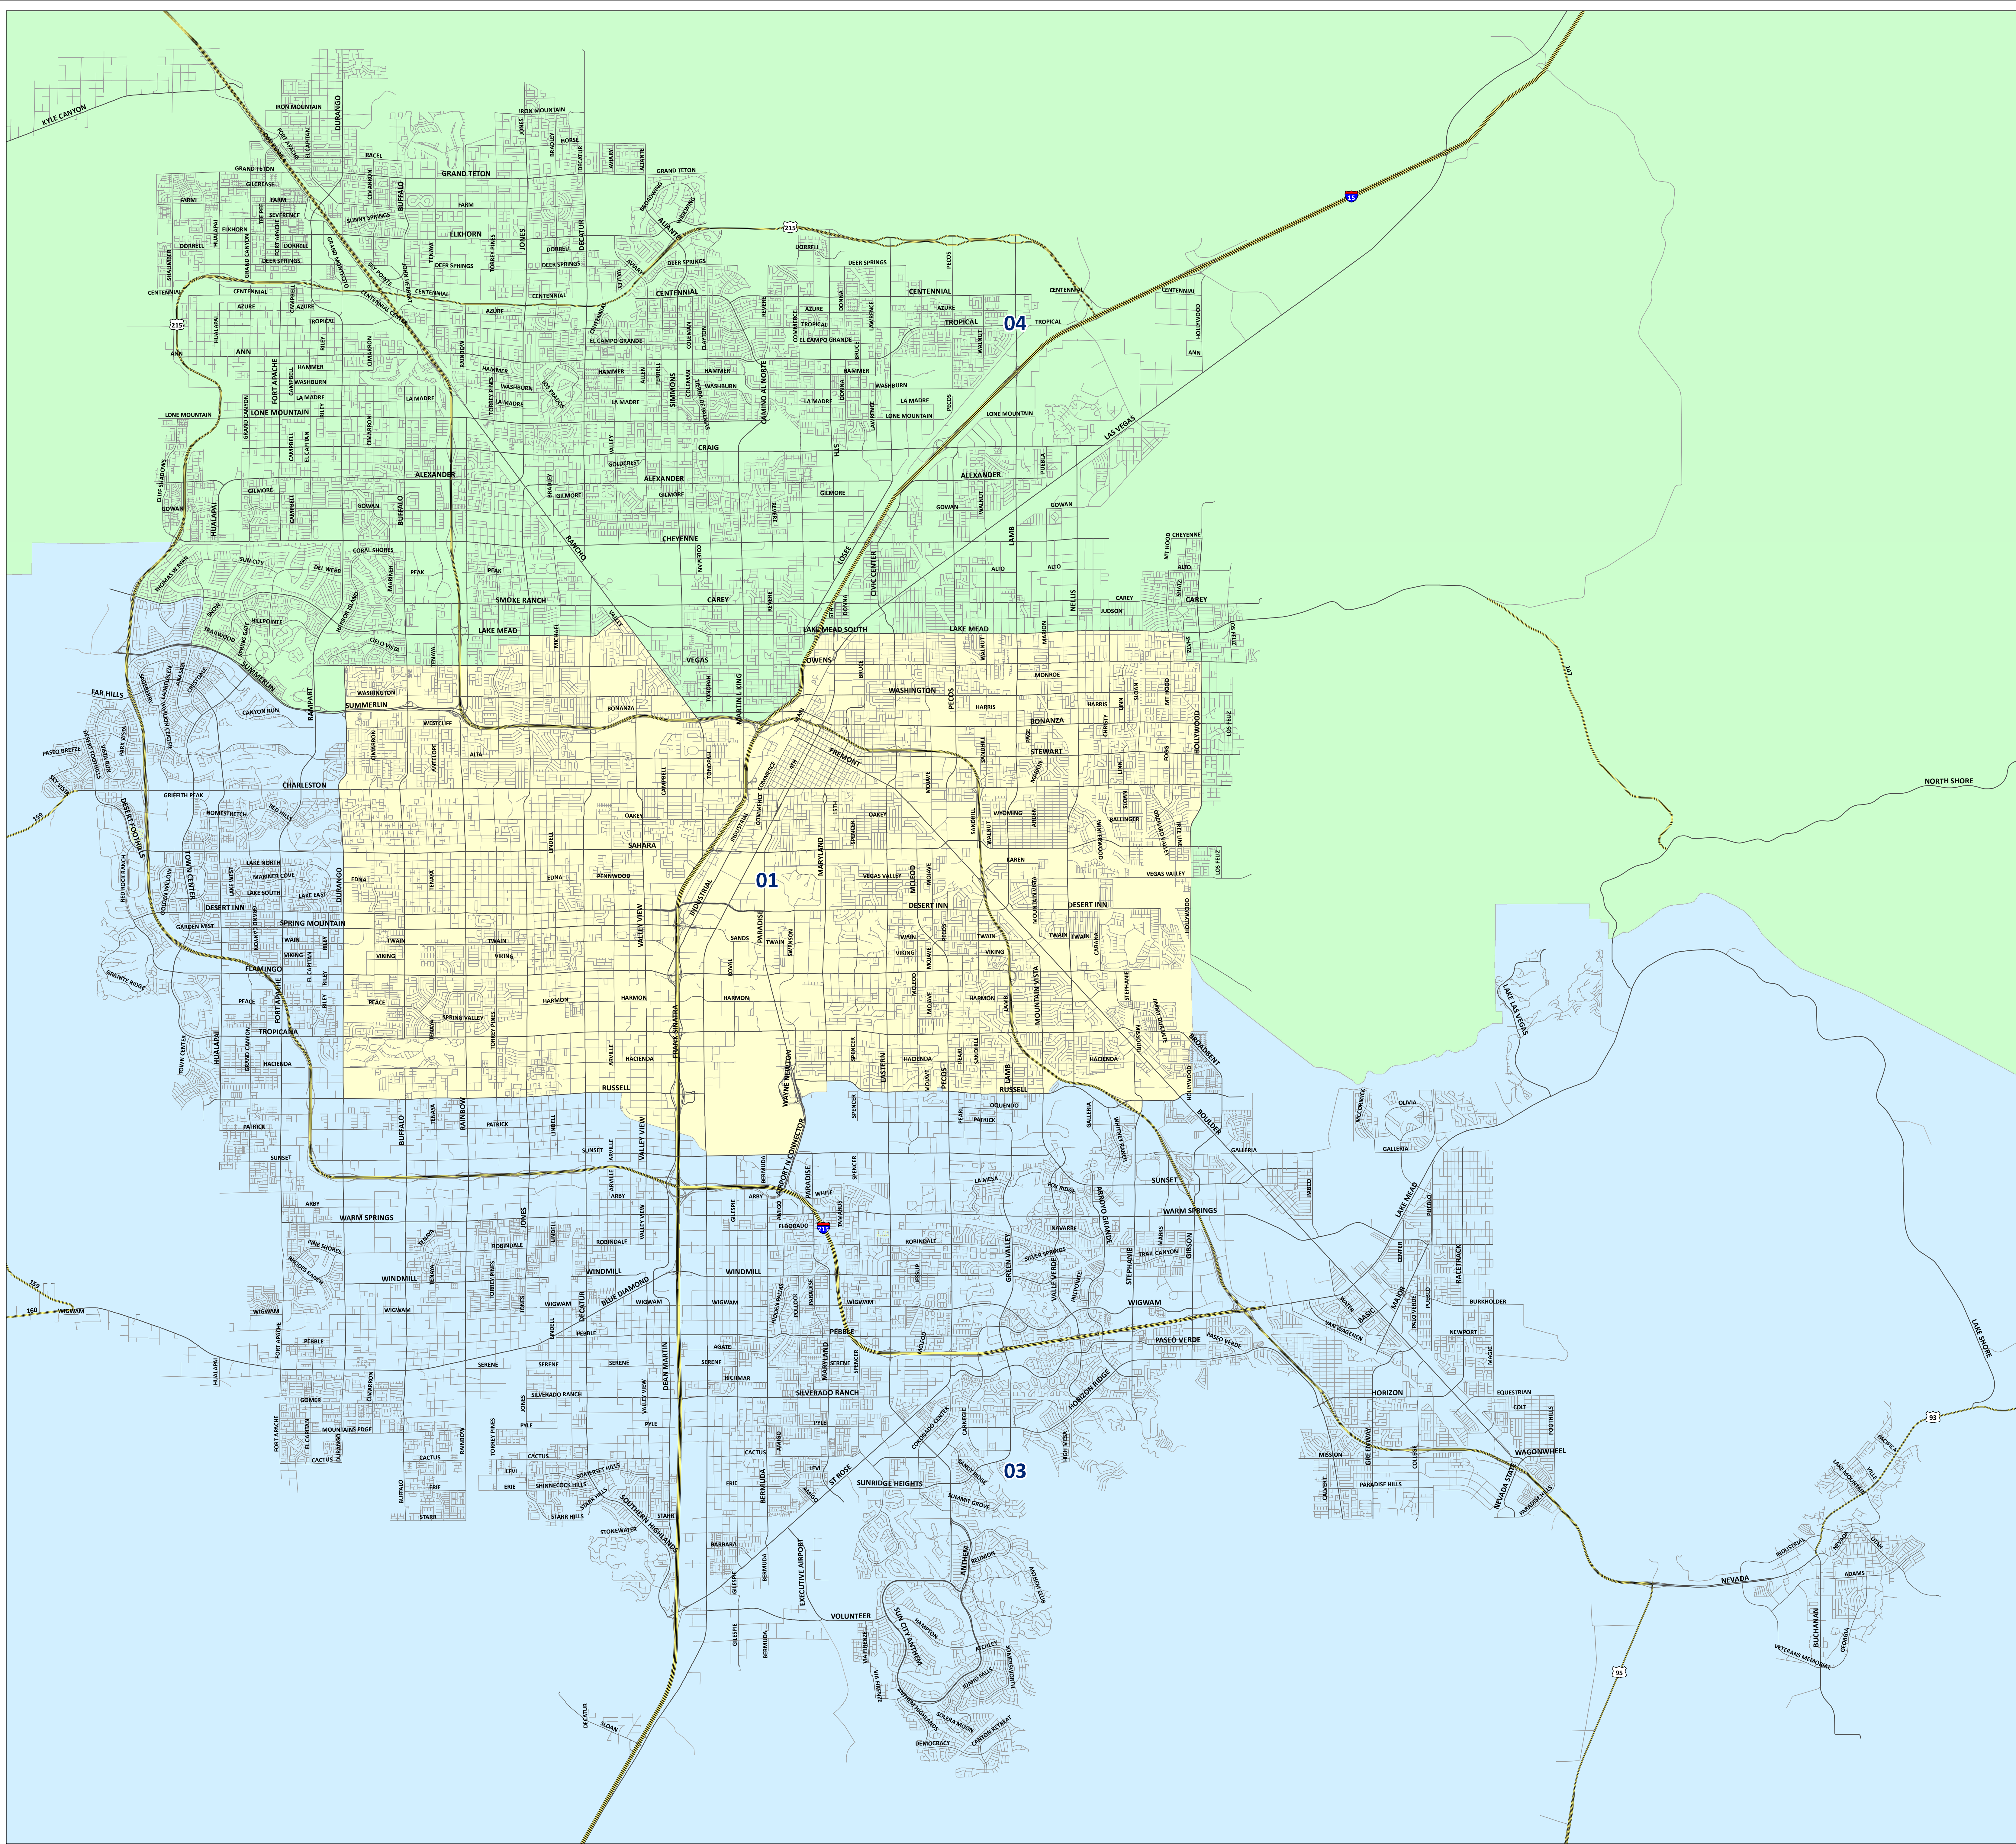

STATE OF NEVADA  
CONGRESSIONAL  
DISTRICTS  
METRO AREA

Clark County, Nevada

GEOGRAPHIC  
INFORMATION  
SYSTEMS

Legend

- 01
- 03
- 04

1 inch = 5,048 feet  
February 13, 2012

Clark County  
Vicinity Map - No Scale

This information is for display purposes only. No liability is assumed as to the accuracy of the data delineated herein.